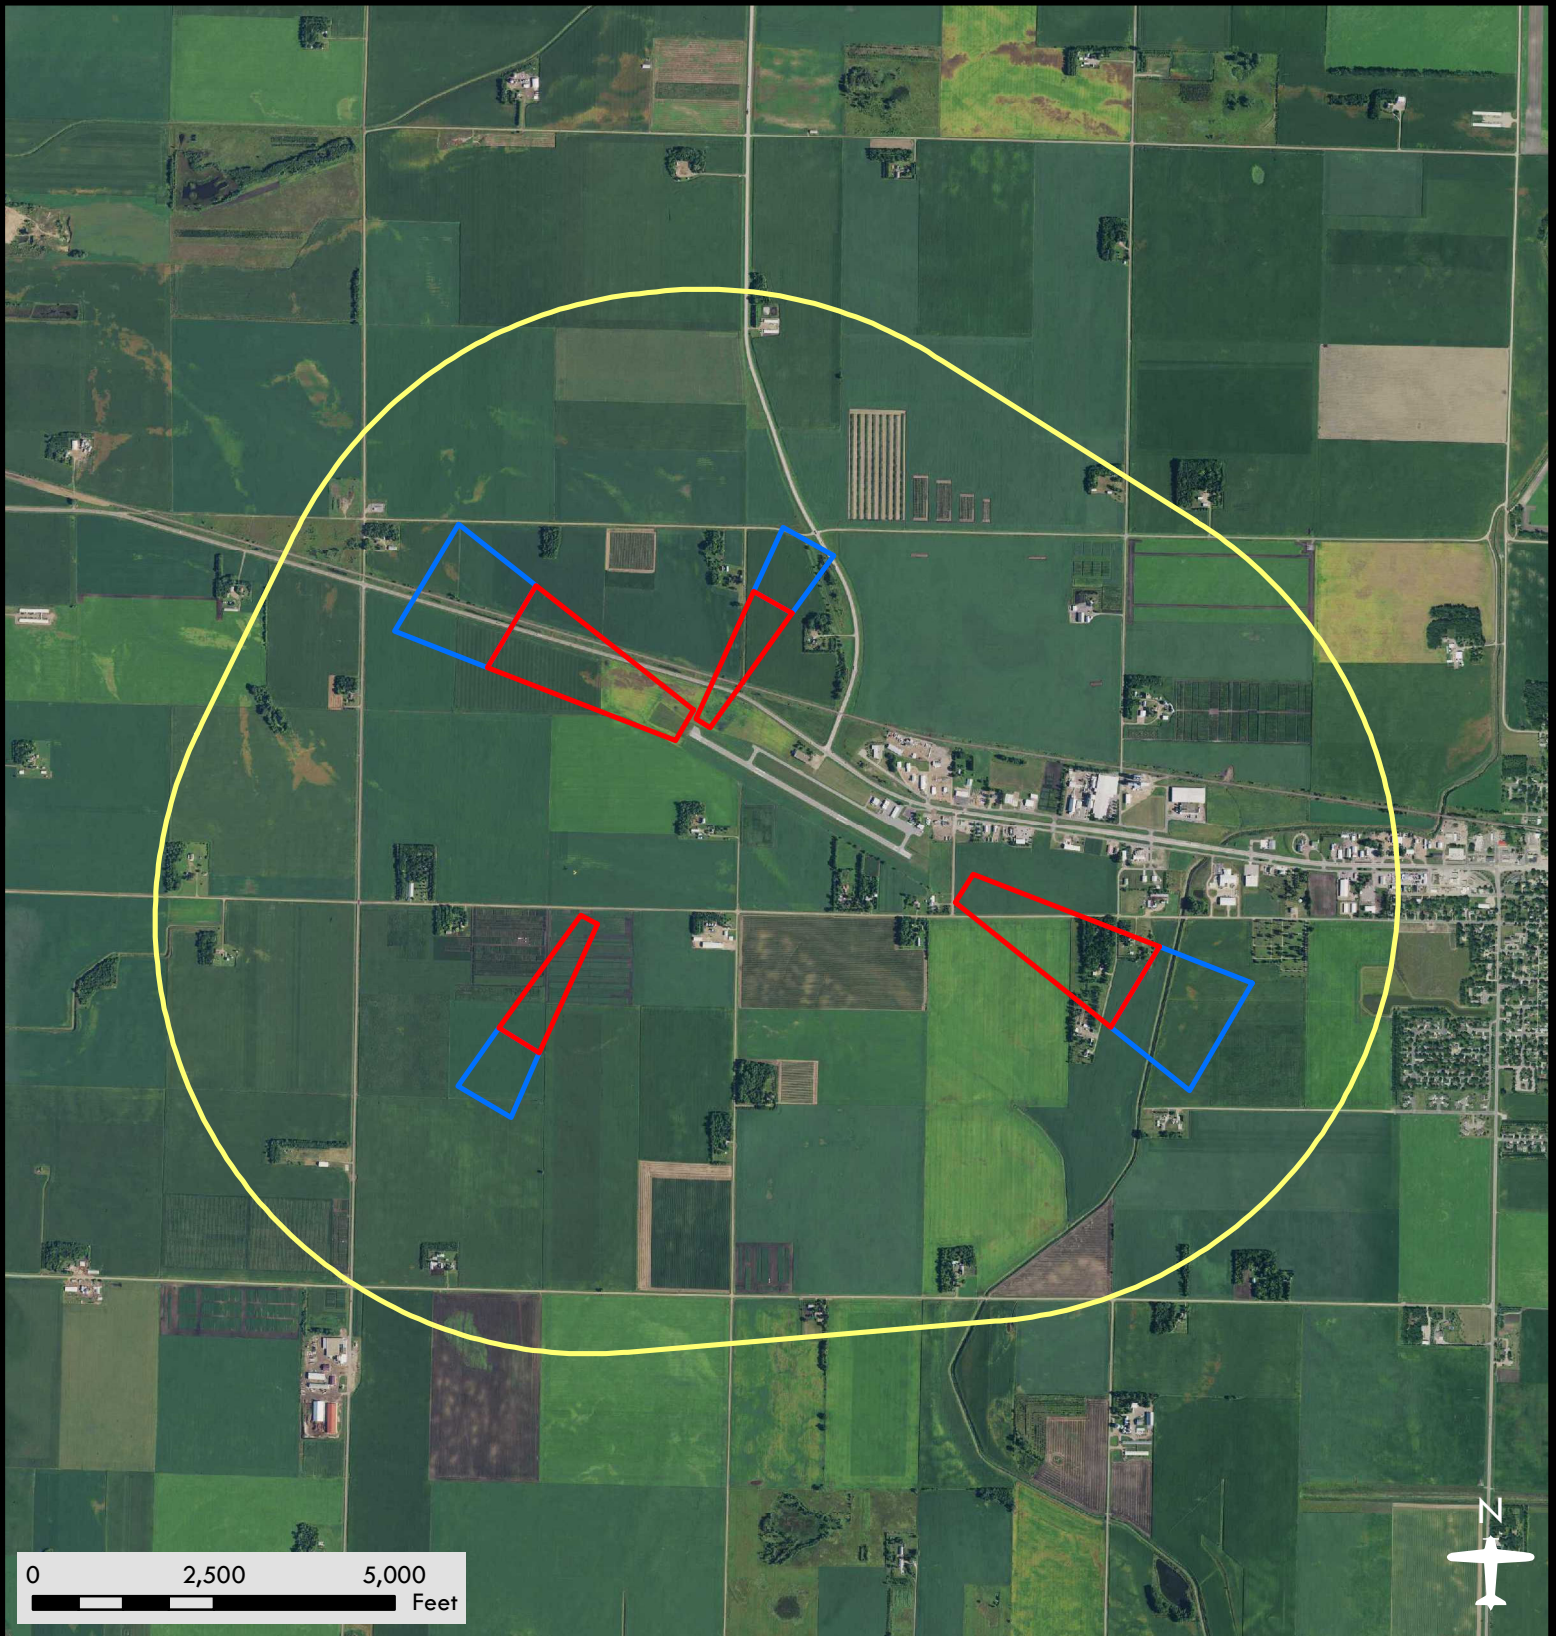

Olivia Regional Airport

Airport Safety Zones

Date: 08/08/2018

Legend

-  Zone A
-  Zone B
-  Zone C

DISCLAIMER: This is not an official zoning map. To view the official map and ordinance for this airport, please visit the Airport Zoning Information Warehouse at <https://www.dot.state.mn.us/aero/planning/zoning-warehouse.html>. The State of Minnesota makes no representations or warranties expressed or implied, with respect to the reuse of the data provided herewith regardless of its format or the means of its transmission. There is no guarantee or representation to the user as to the accuracy, currency, suitability, or reliability of this data for any purpose. The user accepts the data "as is." The State of Minnesota assumes no responsibility for loss or damage incurred as a result of any user's reliance on this data. All maps and other material provided herein are protected by copyright. Permission is granted to copy and use the materials herein.